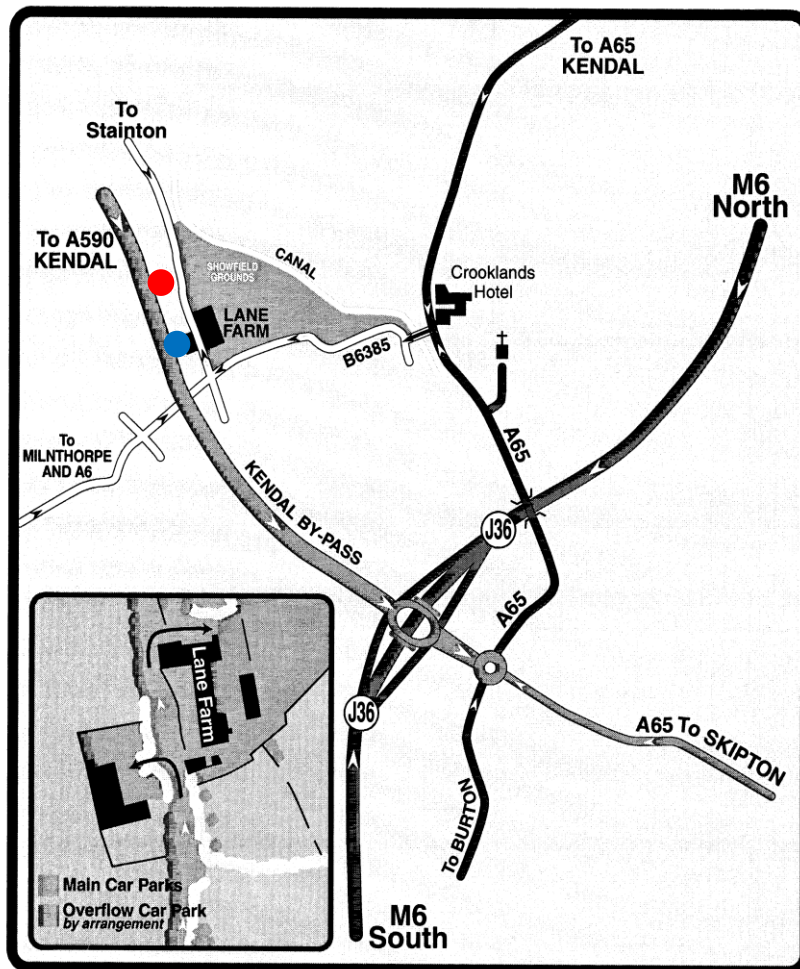

Directions to DSWA Head Office & National Training Site

Key

- - National training site
- - DSWA Head Office

What3words

National Training Site – [///zipped.peachy.pedicure](https://www.3w.co.uk/zipped.peachy.pedicure)

Head Office - [///stability.sparkle.blinks](https://www.3w.co.uk/stability.sparkle.blinks)

From the south:

- Exit the M6 at junction 36 and take the third exit, signposted A65 Skipton/Kirkby Lonsdale.
- At the next small roundabout take the first left on to the A65 (signposted Endmoor & Crooklands).
- Continue on this road past the Texaco garage on the right until you see the Crooklands Hotel on the right. Take the left turning opposite the hotel, B6385 towards Milnthorpe.
- Follow this road round to the right and take the first turning on the right, signposted Stainton and Lane Farm.
- DSWA office is the single storey building at the left hand side. The National Training site is further along the lane on the right.

From the north:

- Exit the M6 at junction 36 and take the first left.
- At the next small roundabout take the first left on to the A65 (signposted Endmoor & Crooklands)
- Continue on this road past the Texaco garage on the right until you see the Crooklands Hotel on the right. Take the left turning opposite the hotel, B6385 towards Milnthorpe.
- Follow this road round to the right and take the first turning on the right, signposted Stainton and Lane Farm.
- DSWA office is the single storey building at the left hand side. The National Training site is further along the lane on the right.